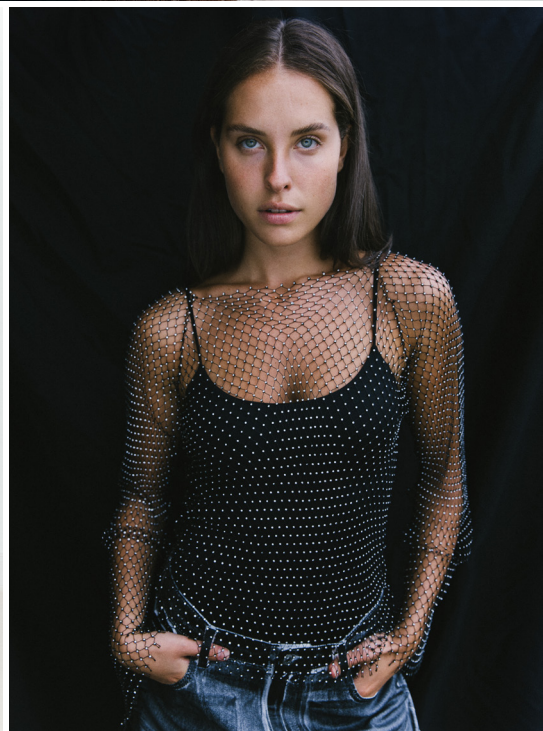

MODELWERK

ELENA LOINAS GRUSS

HEIGHT: 176

BUST: 83

WAIST: 61

HIPS: 89

SHOES: 40

HAIR: BROWN