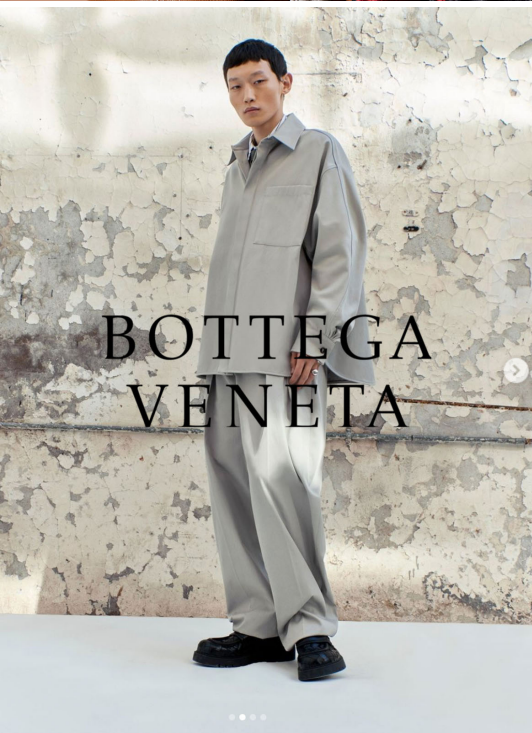

MODELWERK

Photographer
SASHA MUNEV

LI CHENGYUAN

HEIGHT: 188

BUST: 88

WAIST: 68

HIPS: 90

SHOES: 44