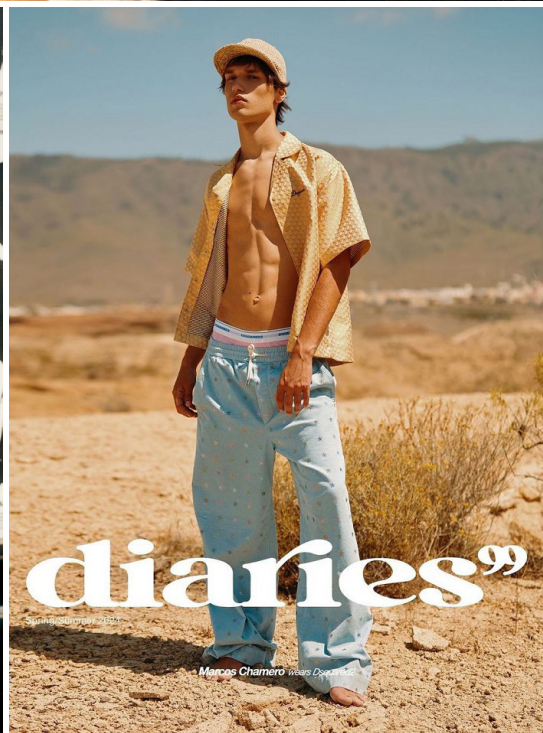

MODELWERK

MARCOS CHAMERO

HEIGHT: 186

BUST: 91

WAIST: 70

HIPS: 92

SHOES: 44

SIZE: 46-48